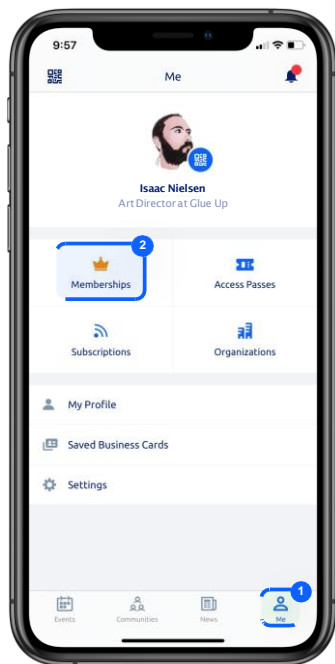

My Glue App

Access your Membership on the go

1

Download My Glueapp

It's easy, you can simply search Glue Up from the App Store or Google Play and download the My Glue App.

Or, you can click on the images below to quickly download the app.

2

Enter MyGlue

Don't have a Glue Up account?

Tap on Register to quickly create a Glue Up account.

! Make sure to create your account with the same email address as your Organization's membership email address!

3

Access Membership Card

How to find my Membership Card?

Please tap **Me** ¹ menu at the bottom of the screen and select **Memberships** ² to access the list of membership cards you have.

4

Show Your Membership Card Easily

Enjoy your membership benefits with **your organization's** virtual membership card.

If you tap on the 'membership card' block, you can even manage your membership information too!