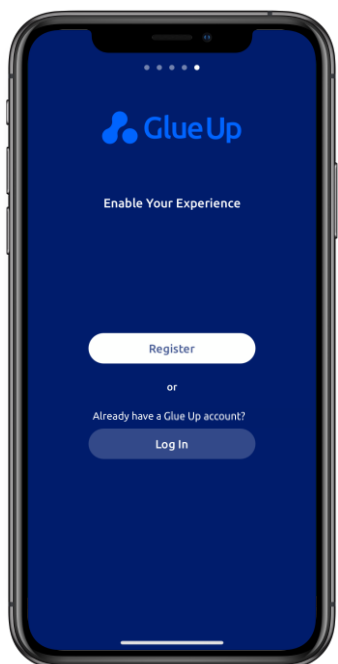

My Glue App

Access your Membership on the go

1

Download My Glueapp

It's easy, you can simply search Glue Up from the App Store or Google Play and download the My Glue App.

Or, you can click on the images below to quickly download the app.

2

Enter MyGlue

Don't have a Glue Up account?

Tap on Register to quickly create a Glue Up account.

! Make sure to create your account with the same email address as your Organization's membership email address!

3

Access Membership Card

How to find my Membership Card?

Please tap **Me** ¹ menu at the bottom of the screen and select **Memberships** ² to access the list of membership cards you have.

4

Show Your Membership Card Easily

Enjoy your membership benefits with **your organization's** virtual membership card.

If you tap on the 'membership card' block, you can even manage your membership information too!